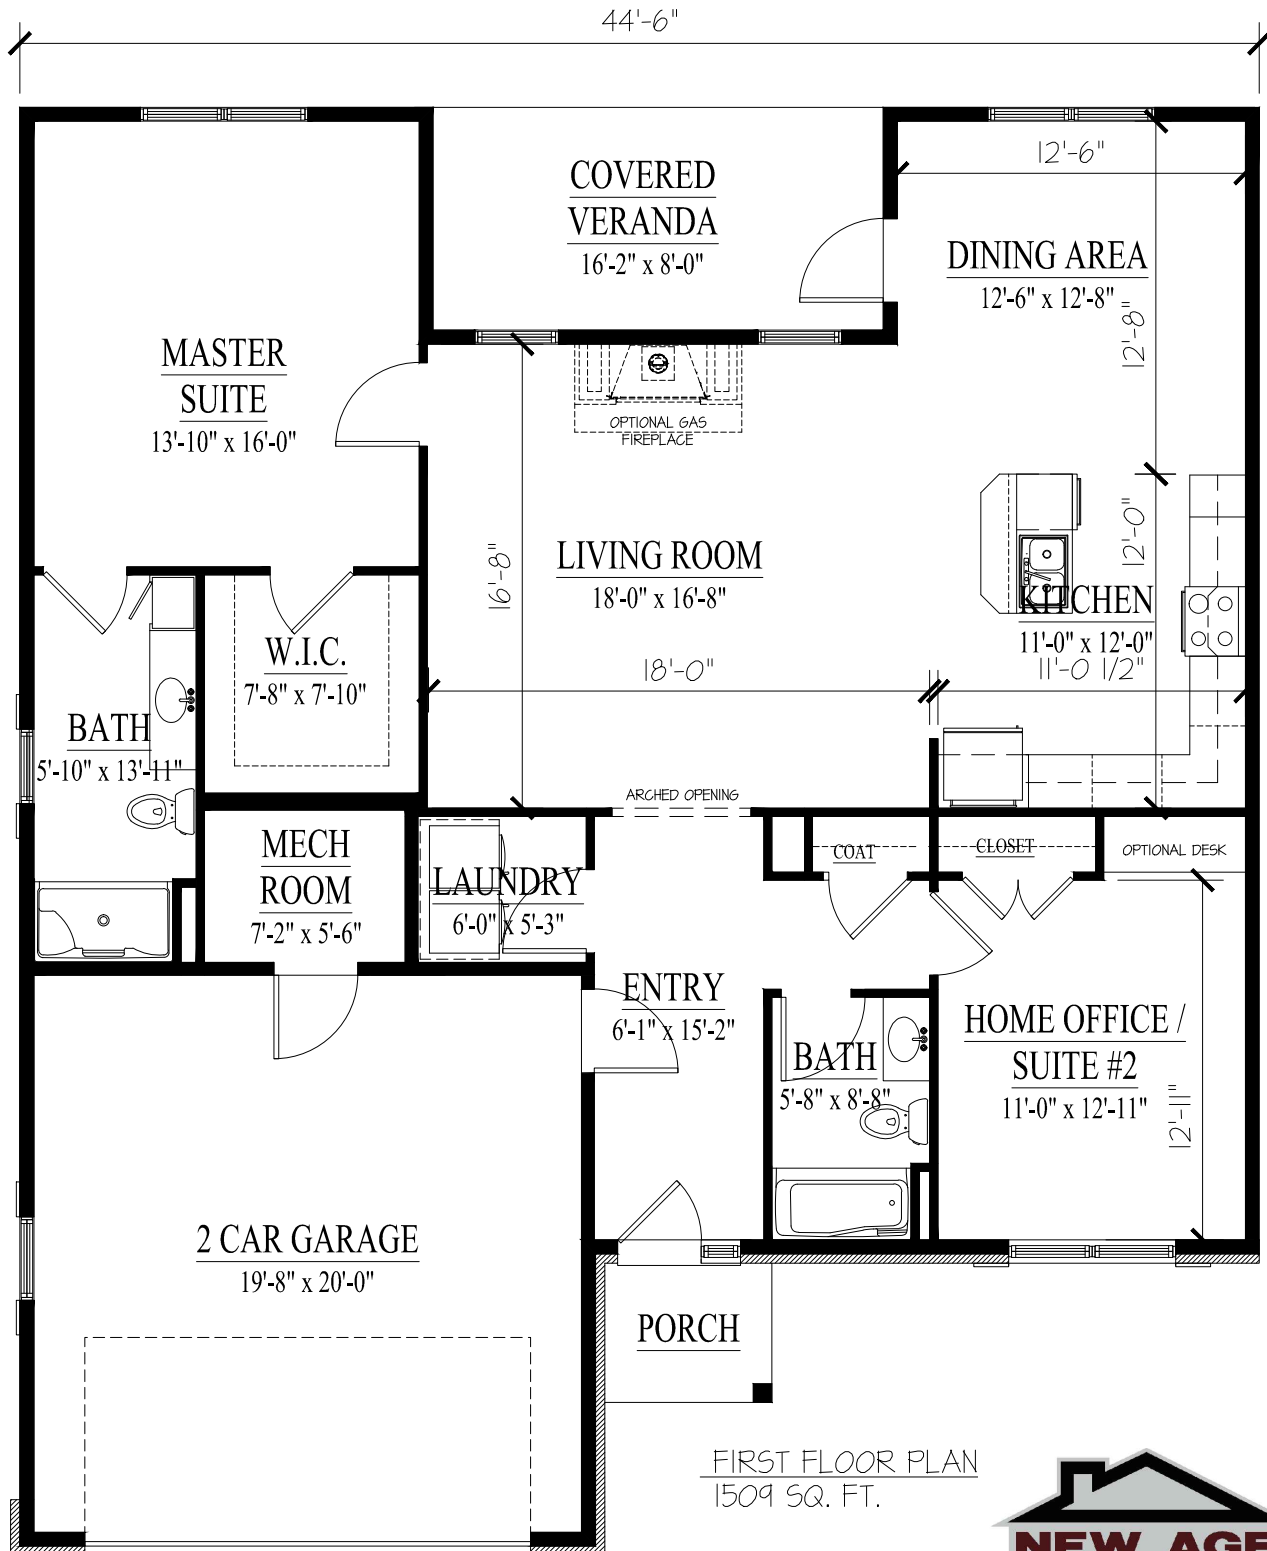

Adirondack I

Floor plan
 2 Bed - 2 Bath - 2 Car Garage
 Approx. 1,509 sq. ft.

FIRST FLOOR PLAN
 1509 SQ. FT.