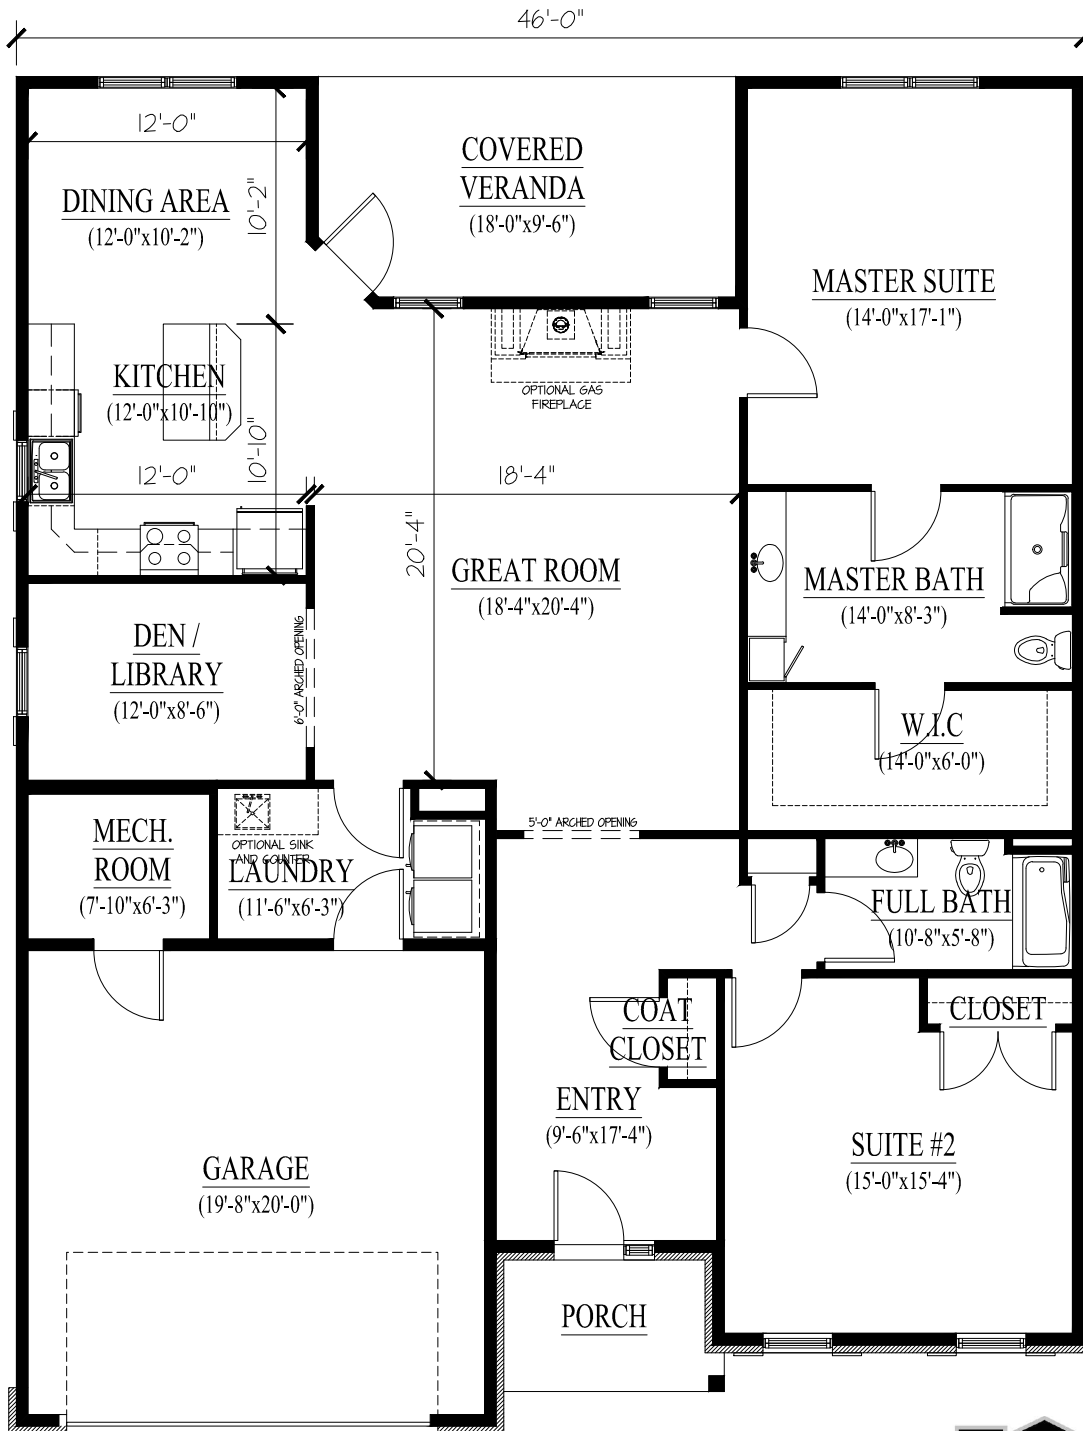

# Delaware

Floor plan

2 Bed - 2 Bath - Den - 2 Car Garage

Approx. 1,975 sq. ft.

FIRST FLOOR PLAN  
1975 SQ. FT.