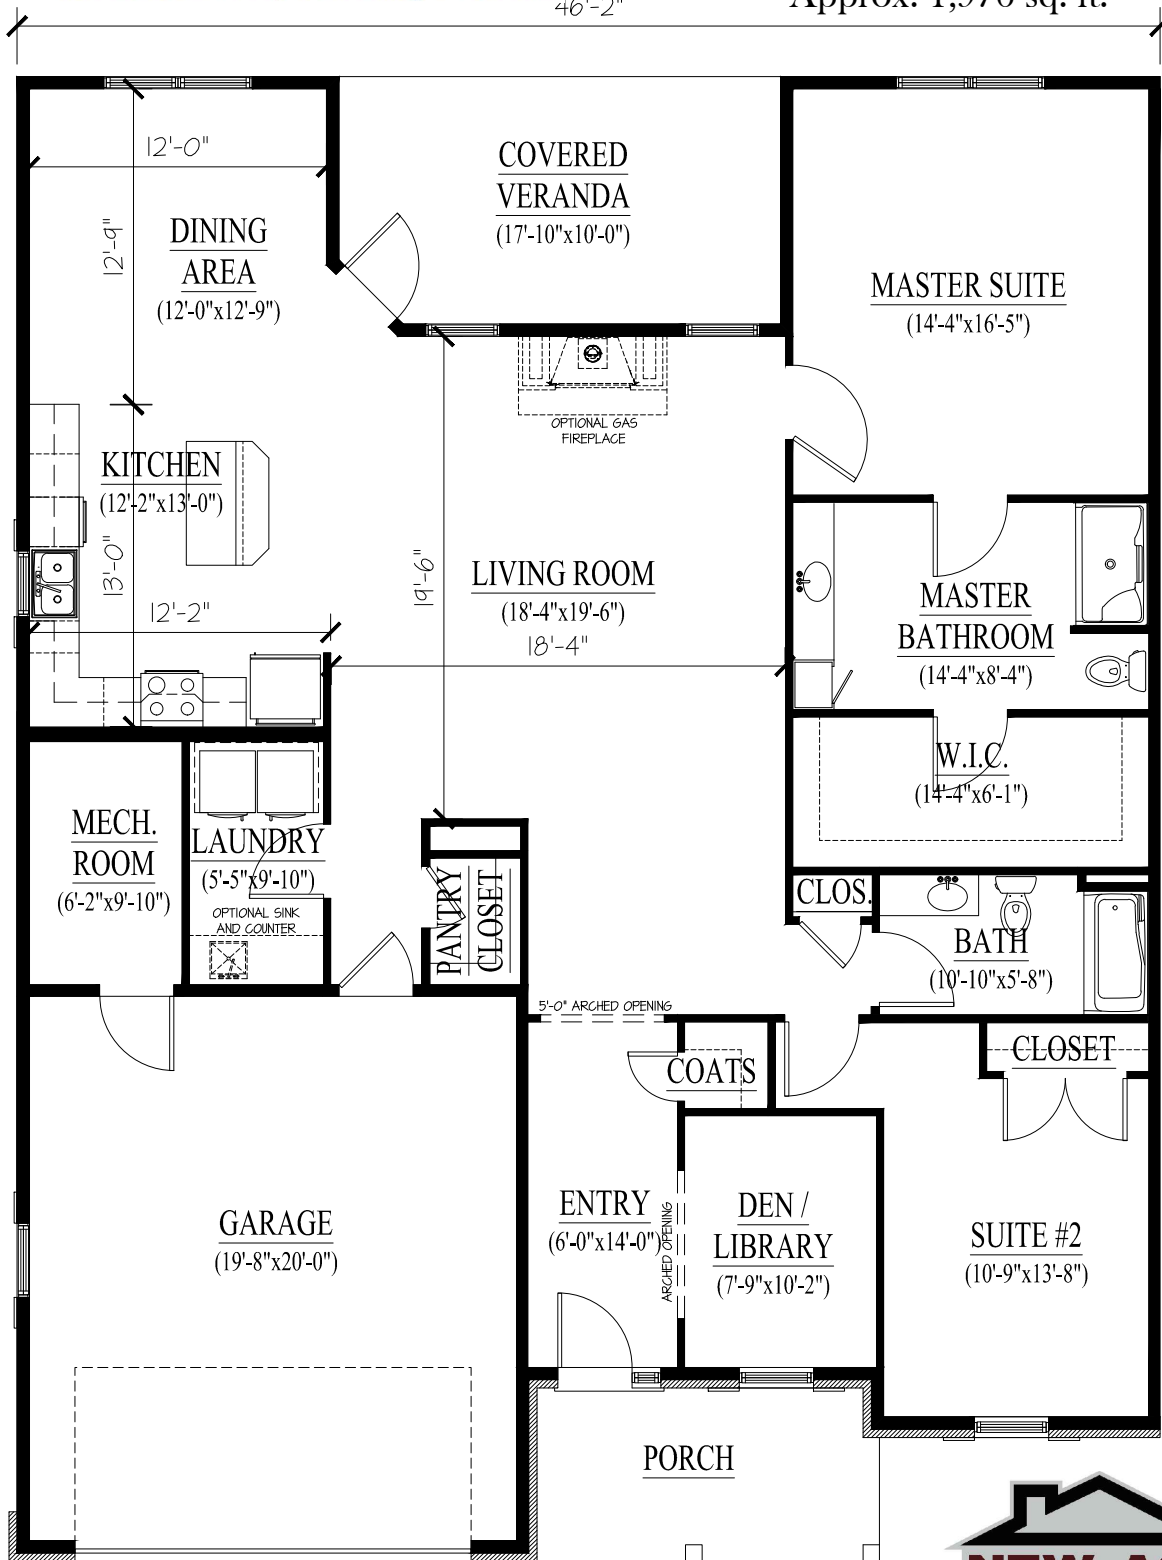

Potomac

Floor plan
2 Bed - 2 Bath - Den - 2 Car Garage
Approx. 1,976 sq. ft.

FIRST FLOOR PLAN
1976 SQ. FT.